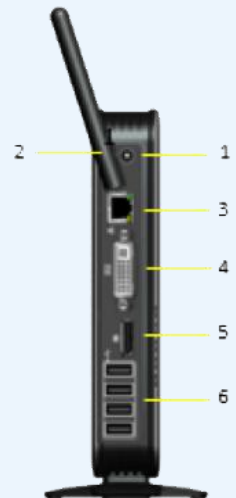

Thin
Client

F610

PROFILE

Powered by Intel CPU, Centerm F610 is designed to support CPU-intensive and graphic demanding applications delivering smooth and outstanding performance in the standalone and virtual desktop environment.

04 Environment friendly

Low CO2 emission, low heat emission, noise-free and space saving.

CONNECTIVITY

Front

1. Power Button
2. Mic-in
3. Line-out
4. USB 3.0 Port

Rear(no Wi-Fi)

1. DC 12V input
2. USB 2.0 Port
3. RJ-45
4. DVI-I Port
5. DP Port
6. USB 2.0 Ports

Rear(with Wi-Fi)

1. DC 12V input
2. Wi-Fi Antenna
3. RJ-45
4. DVI-I Port
5. DP Port
6. USB 2.0 Ports

SPECIFICATION (Standard)

Processor	Intel quad core 2.0GHz
Available Operating System	WES7 / WIN 10 IOT / TOS ¹
VDI/HSD Support	Citrix Receiver / VMware view / Microsoft RDP 8 Compatible
Management	CDMS ²
RAM (DDR3L)	2GB
Storage (SSD)	8GB
Display	DVI-I x 1 (DVI-to-VGA adapter included) , DP x 1
Resolution	1920x1200 (DVI) / 1920x1200 (DP)
Color Depth	32 bits
Dual Display	Support
LAN	x 1 (10/100/1000 Base-T Fast Ethernet, RJ-45)
USB 2.0	x 5
USB 3.0	x 1
Audio	Line-out x 1 , Mic-in x 1, (1/8-inch mini jack)
Dimension	131mm x 31.5mm x 167mm
Net Weight	0.55kg
Adapter	Worldwide auto-sensing 100-240V AC, 50/60 Hz, 12V/3A DC
Power Consumption	< 15w
Stand	Vertical feet standard
Security	Standard Kensington anti-theft keyhole
Cooling	Fan-less Convection
Operation Temperature	0°C to 40°C
Relative Humidity	30% to 90% non-condensing